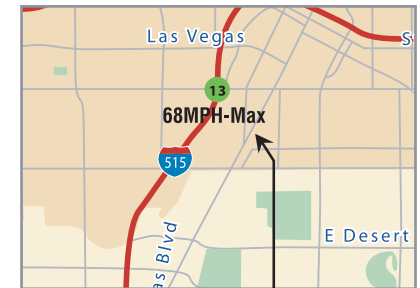

reporting Suite

Speed Violations Report

With Networkfleet™, monitoring speed violations within your fleet is simple. Our printable reports allow you to easily find when and where a speed policy violation occurred. Enforcing a speed policy for your fleet drivers not only promotes driver safety but will also help you save money on fuel costs.

Fleet Speed Violations Report

1

Enter Date Range and Speed Threshold

There were 79 speeds in excess of 65mph recorded between 02/24/04 11:11 AM and 02/25/04 11:11 AM.

Tuesday, February 24, 2004

Vehicle Identifier	Violation Time	Speed	Location
SERVICE 254	11:11 AM	77	32.9096/-117.2272
SERVICE 254	11:13 AM	75	32.9096/-117.2414
SERVICE 376	11:16 AM	79	32.9096/-117.2272
SERVICE 254	11:17 AM	79	33.0109/-117.2652
SERVICE 376	11:20 AM	77	33.0368/-117.2817
SERVICE 422	11:21 AM	80	33.0741/-117.2948
SERVICE 254	11:23 AM	79	33.1081/-117.3135
SERVICE 376	11:25 AM	73	33.1345/-117.3293
SERVICE 376	11:27 AM	68	33.1702/-117.3460
SERVICE 254	11:29 AM	80	33.2003/-117.3730
SERVICE 422	11:31 AM	75	
SERVICE 422	11:11 AM	82	
SERVICE 376	11:35 AM	82	33.2837/-117.4554
SERVICE 422	11:38 AM	83	33.3218/-117.4834

2

Scan report for particular driver violations

3

Click link to view map of speed violation